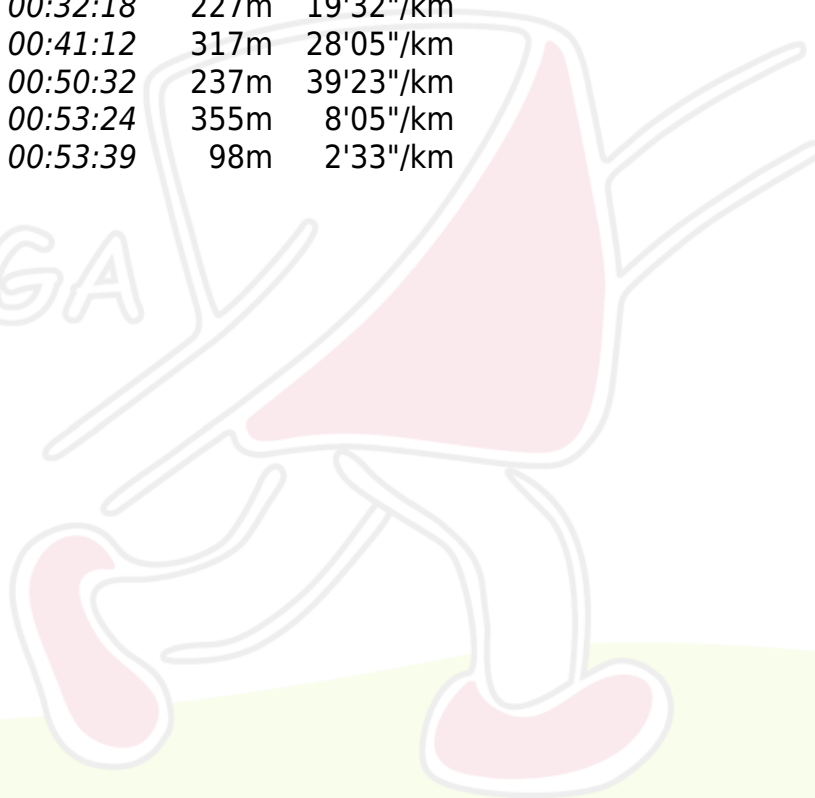

Orienteering Software