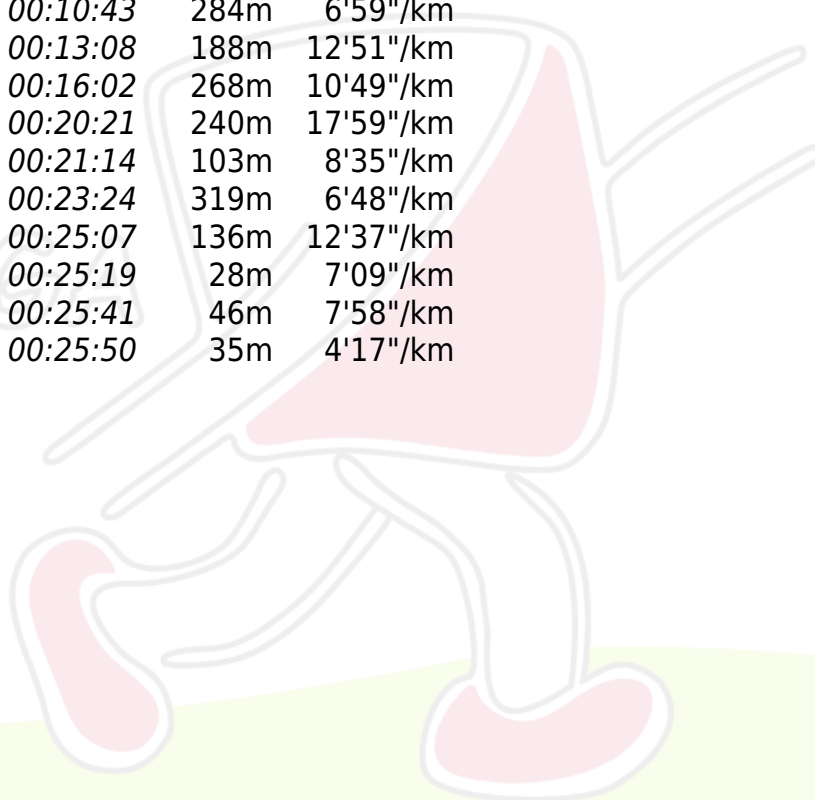

## Régionale Sprint DACS

DAX 23.3.2025

4012NA B.R.O.S

**Cathy MARIE**

2407NA POP

Circuit : Dames

Distance : 3500m (Dénivelé 15m)

Temps : 0:25:50 (7'23"/km)

**18/43**

O.K.

[Résultats complets sur Webres](#)

- |                     |         |
|---------------------|---------|
| 1. Claire CORNAILLE | 0:17:37 |
| 2. Sandra LEFUMAT   | 0:21:38 |
| 3. Julie MEUNIER    | 0:21:44 |

|     |     |          |          |      |           |
|-----|-----|----------|----------|------|-----------|
| 1.  | 61  | 00:02:05 |          | 261m | 7'59"/km  |
| 2.  | 66  | 00:01:57 | 00:04:02 | 280m | 6'58"/km  |
| 3.  | 60  | 00:00:41 | 00:04:43 | 56m  | 12'12"/km |
| 4.  | 58  | 00:01:45 | 00:06:28 | 241m | 7'16"/km  |
| 5.  | 68  | 00:00:49 | 00:07:17 | 101m | 8'05"/km  |
| 6.  | 47  | 00:01:18 | 00:08:35 | 66m  | 19'42"/km |
| 7.  | 42  | 00:00:09 | 00:08:44 | 16m  | 9'23"/km  |
| 8.  | 69  | 00:01:59 | 00:10:43 | 284m | 6'59"/km  |
| 9.  | 93  | 00:02:25 | 00:13:08 | 188m | 12'51"/km |
| 10. | 35  | 00:02:54 | 00:16:02 | 268m | 10'49"/km |
| 11. | 84  | 00:04:19 | 00:20:21 | 240m | 17'59"/km |
| 12. | 81  | 00:00:53 | 00:21:14 | 103m | 8'35"/km  |
| 13. | 78  | 00:02:10 | 00:23:24 | 319m | 6'48"/km  |
| 14. | 57  | 00:01:43 | 00:25:07 | 136m | 12'37"/km |
| 15. | 55  | 00:00:12 | 00:25:19 | 28m  | 7'09"/km  |
| 16. | 255 | 00:00:22 | 00:25:41 | 46m  | 7'58"/km  |
| 17. | 999 | 00:00:09 | 00:25:50 | 35m  | 4'17"/km  |