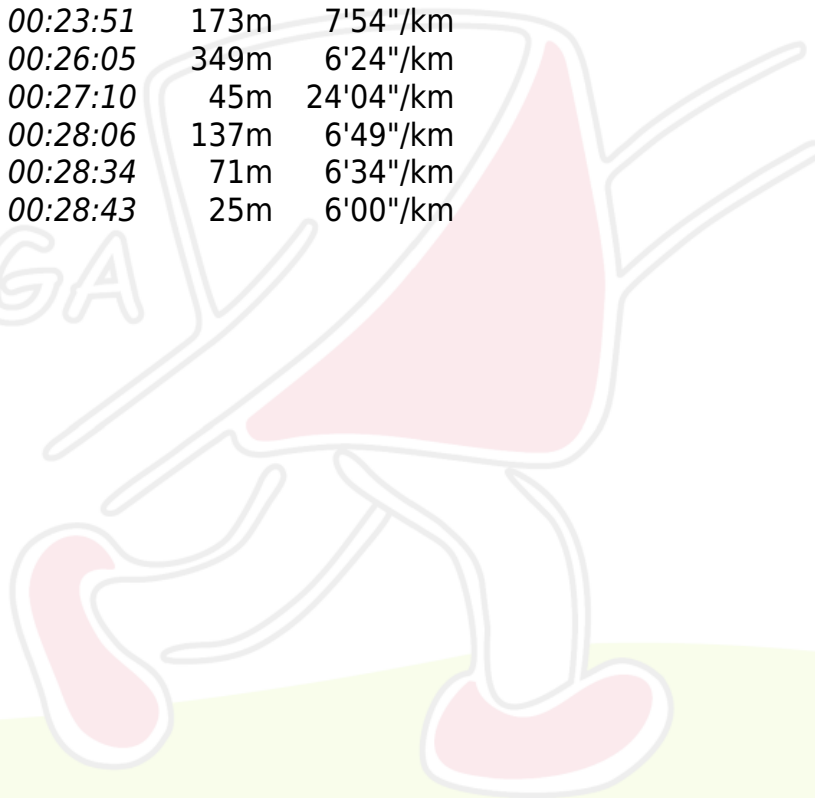

Orienteering Software