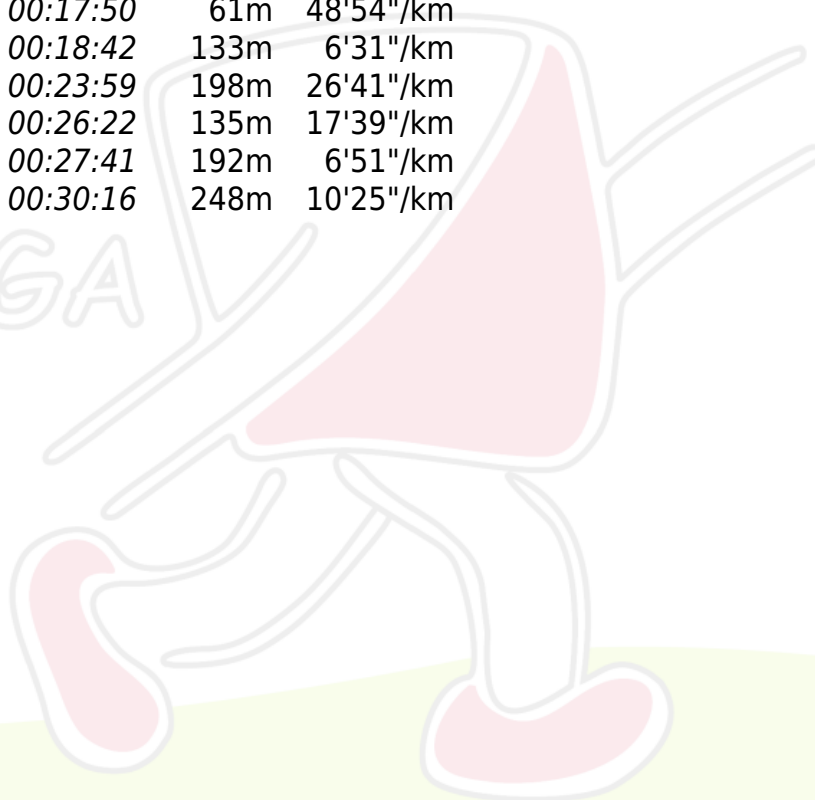

Jogos Internos 2024
3º BComGE 11.4.2024
Colégio Militar de Porto Alegre

Lorenzo

7º ano

Percurso : 6 x 7 M

Distancia : 1900m

Tempo : 0:30:16 (15'56"/km)

2/2

O.K.

[Resultados completos em Webres](#)

1. Gaspary

0:17:01

1.	31	00:04:10		161m	25'53"/km
2.	32	00:01:52	00:06:02	148m	12'37"/km
3.	33	00:03:44	00:09:46	97m	38'29"/km
4.	34	00:00:26	00:10:12	60m	7'13"/km
5.	35	00:00:42	00:10:54	115m	6'05"/km
6.	36	00:02:10	00:13:04	197m	11'00"/km
7.	37	00:01:47	00:14:51	177m	10'05"/km
8.	38	00:02:59	00:17:50	61m	48'54"/km
9.	39	00:00:52	00:18:42	133m	6'31"/km
10.	40	00:05:17	00:23:59	198m	26'41"/km
11.	41	00:02:23	00:26:22	135m	17'39"/km
12.	42	00:01:19	00:27:41	192m	6'51"/km
13.	999	00:02:35	00:30:16	248m	10'25"/km

HELGA