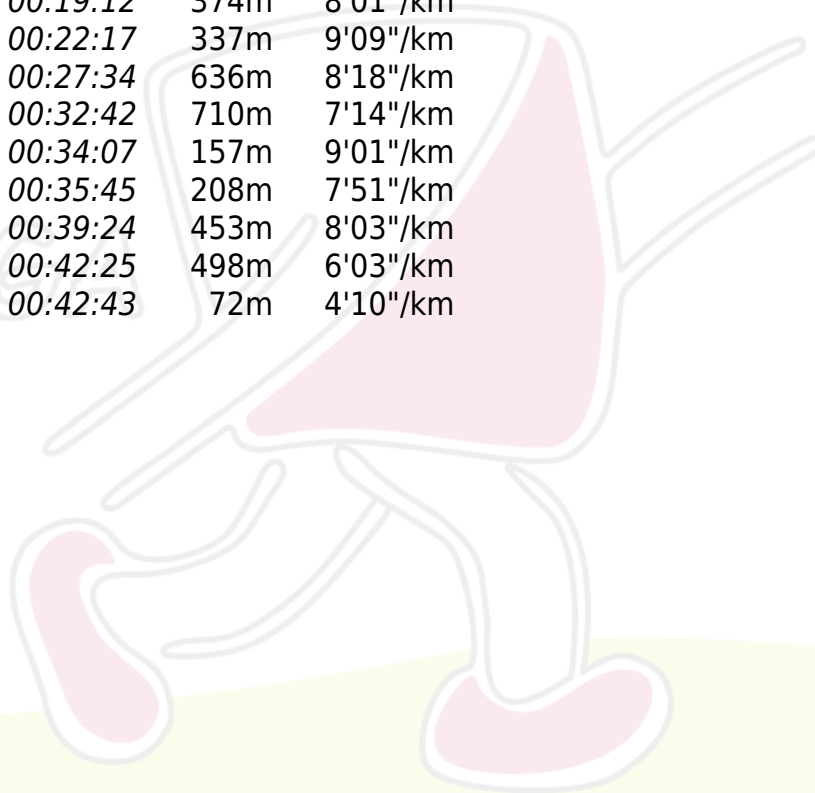

LuxSUL 5
Sandweiler 21.6.2023
Luxembourg Orienteering Club

Jáchym KOTECKÝ

Luxembourg Orienteering Club

Course : Deer

Distance : 5300m (Climbing 95m)

Time : 0:42:43,652 (8'04"/km)

10/22

O.K.

[Full result on Webres](#)

- | | |
|---------------------|-------------|
| 1. Cedric GUTHIER | 0:32:32,835 |
| 2. Olena PITIRIMOVA | 0:35:31,960 |
| 3. Paul MULLER | 0:35:49,742 |

1.	141	00:00:21		61m	5'44"/km
2.	142	00:01:41	00:02:02	218m	7'43"/km
3.	143	00:02:53	00:04:55	268m	10'46"/km
4.	144	00:01:53	00:06:48	219m	8'36"/km
5.	149	00:01:51	00:08:39		
6.	145	00:02:49	00:11:28	456m	6'11"/km
7.	146	00:04:44	00:16:12	660m	7'10"/km
8.	147	00:03:00	00:19:12	374m	8'01"/km
9.	148	00:03:05	00:22:17	337m	9'09"/km
10.	149	00:05:17	00:27:34	636m	8'18"/km
11.	150	00:05:08	00:32:42	710m	7'14"/km
12.	151	00:01:25	00:34:07	157m	9'01"/km
13.	152	00:01:38	00:35:45	208m	7'51"/km
14.	153	00:03:39	00:39:24	453m	8'03"/km
15.	154	00:03:01	00:42:25	498m	6'03"/km
16.	999	00:00:18	00:42:43	72m	4'10"/km