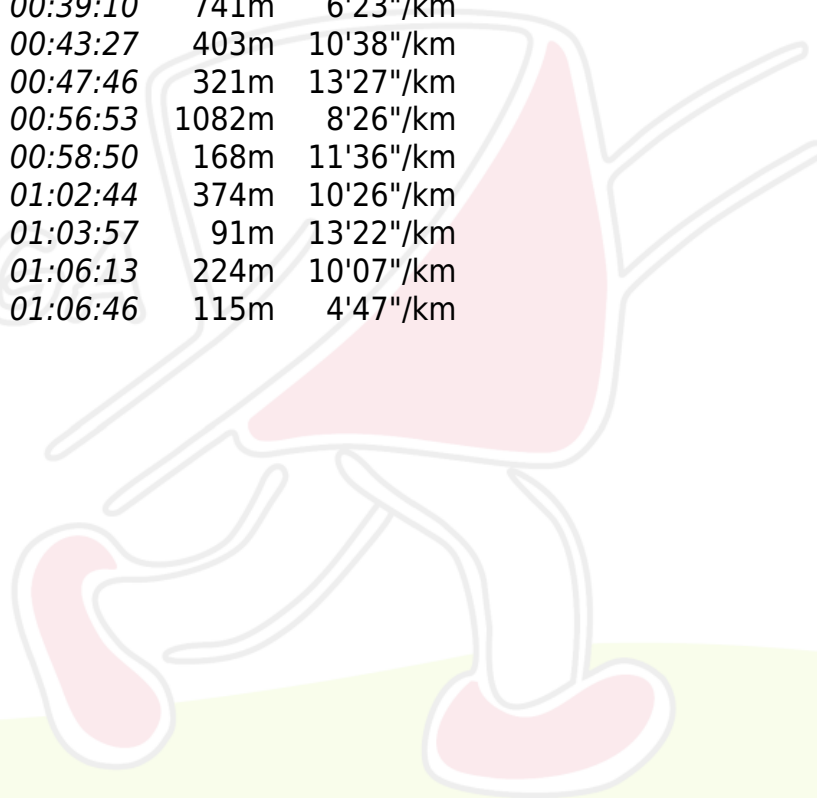

Nationale LD
Hèvremont 12.3.2023
CO Liège

Frank VANSPAUWEN

Hermathenae

Circuit : H55

Distance : 7100m (Dénivelé 240m)

Temps : 1:06:46 (9'24"/km)

6/19

O.K.

[Résultats complets sur Webres](#)

1. Robert THEISS 0:57:18
2. Andre DE VEIRMAN 1:02:41
3. Pierre-Emmanuel DEMEUSE 1:04:15

| | | | | | |
|-----|-----|----------|----------|-------|-----------|
| 1. | 124 | 00:03:53 | | 349m | 11'08"/km |
| 2. | 139 | 00:03:14 | 00:07:07 | 416m | 7'46"/km |
| 3. | 99 | 00:02:02 | 00:09:09 | 276m | 7'22"/km |
| 4. | 116 | 00:01:57 | 00:11:06 | 309m | 6'19"/km |
| 5. | 92 | 00:08:17 | 00:19:23 | 915m | 9'03"/km |
| 6. | 121 | 00:08:49 | 00:28:12 | 990m | 8'54"/km |
| 7. | 100 | 00:06:14 | 00:34:26 | 326m | 19'07"/km |
| 8. | 89 | 00:04:44 | 00:39:10 | 741m | 6'23"/km |
| 9. | 90 | 00:04:17 | 00:43:27 | 403m | 10'38"/km |
| 10. | 104 | 00:04:19 | 00:47:46 | 321m | 13'27"/km |
| 11. | 101 | 00:09:07 | 00:56:53 | 1082m | 8'26"/km |
| 12. | 123 | 00:01:57 | 00:58:50 | 168m | 11'36"/km |
| 13. | 105 | 00:03:54 | 01:02:44 | 374m | 10'26"/km |
| 14. | 94 | 00:01:13 | 01:03:57 | 91m | 13'22"/km |
| 15. | 96 | 00:02:16 | 01:06:13 | 224m | 10'07"/km |
| 16. | 999 | 00:00:33 | 01:06:46 | 115m | 4'47"/km |