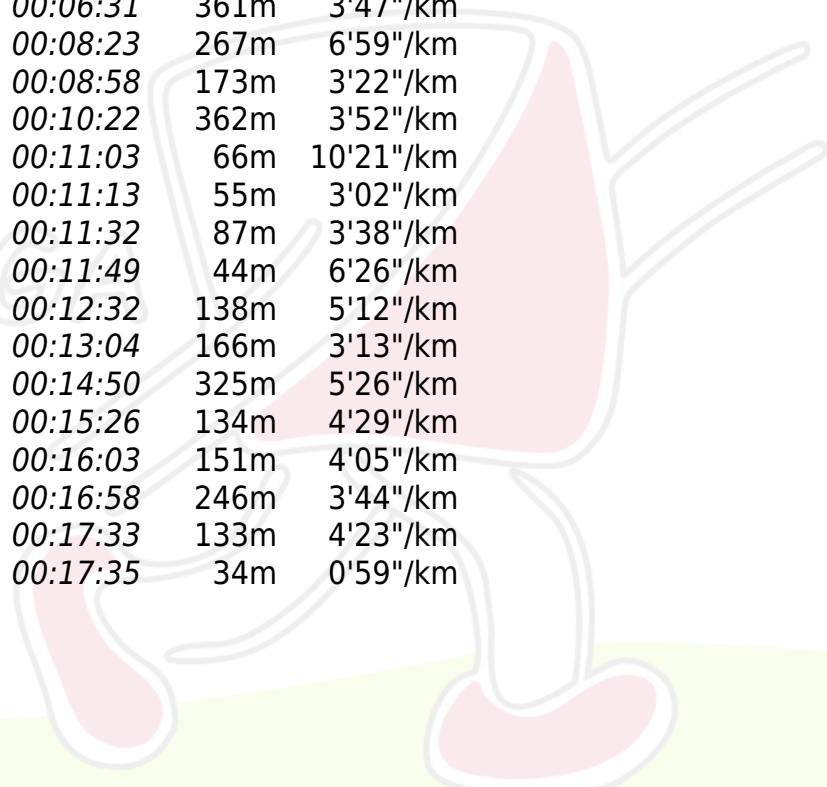

AOS - Kielpark

Antwerp 2.6.2022

Antwerp Orienteers

Evert LEEUWS

Antwerp Orienteers

Course : H:1

Distance : 4300m

Time : 0:17:35 (4'05"/km)

1/20

O.K.

[Full result on Webres](#)

- 2. Warre DE CUYPER 0:17:48
- 3. Wouter HUS 0:18:07

1.	31	00:01:30		340m	4'25"/km
2.	32	00:00:26	00:01:56	84m	5'10"/km
3.	33	00:00:31	00:02:27	72m	7'11"/km
4.	34	00:00:49	00:03:16	134m	6'06"/km
5.	35	00:00:21	00:03:37	138m	2'32"/km
6.	36	00:00:50	00:04:27	117m	7'07"/km
7.	37	00:00:42	00:05:09	137m	5'07"/km
8.	38	00:01:22	00:06:31	361m	3'47"/km
9.	39	00:01:52	00:08:23	267m	6'59"/km
10.	40	00:00:35	00:08:58	173m	3'22"/km
11.	41	00:01:24	00:10:22	362m	3'52"/km
12.	42	00:00:41	00:11:03	66m	10'21"/km
13.	43	00:00:10	00:11:13	55m	3'02"/km
14.	44	00:00:19	00:11:32	87m	3'38"/km
15.	45	00:00:17	00:11:49	44m	6'26"/km
16.	46	00:00:43	00:12:32	138m	5'12"/km
17.	47	00:00:32	00:13:04	166m	3'13"/km
18.	48	00:01:46	00:14:50	325m	5'26"/km
19.	50	00:00:36	00:15:26	134m	4'29"/km
20.	49	00:00:37	00:16:03	151m	4'05"/km
21.	51	00:00:55	00:16:58	246m	3'44"/km
22.	52	00:00:35	00:17:33	133m	4'23"/km
23.	999	00:00:02	00:17:35	34m	0'59"/km