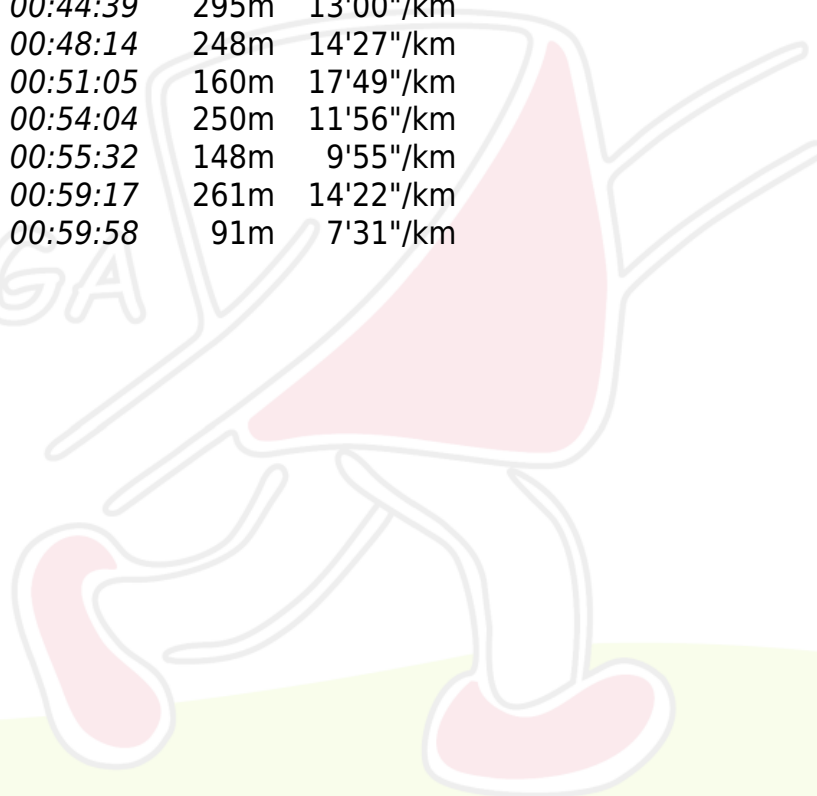

Nationale Longue Distance

Nomont - Famelette 20.2.2022

CO Liège

Greta MOLS

hamok

Circuit : D55

Distance : 4040m (Dénivelé 80m)

Temps : 0:59:58 (14'51"/km)

2/5

O.K.

[Résultats complets sur Webres](#)

1. Maria HENKES	0:51:18
3. Françoise RENARD	1:00:40

1.	122	00:03:13		238m	13'31"/km
2.	120	00:04:37	00:07:50	282m	16'22"/km
3.	132	00:06:44	00:14:34	527m	12'47"/km
4.	133	00:08:37	00:23:11	488m	17'39"/km
5.	134	00:08:17	00:31:28	469m	17'40"/km
6.	129	00:06:35	00:38:03	398m	16'32"/km
7.	100	00:02:46	00:40:49	188m	14'43"/km
8.	104	00:03:50	00:44:39	295m	13'00"/km
9.	128	00:03:35	00:48:14	248m	14'27"/km
10.	103	00:02:51	00:51:05	160m	17'49"/km
11.	102	00:02:59	00:54:04	250m	11'56"/km
12.	101	00:01:28	00:55:32	148m	9'55"/km
13.	165	00:03:45	00:59:17	261m	14'22"/km
14.	999	00:00:41	00:59:58	91m	7'31"/km

HELGA

Orienteering Software