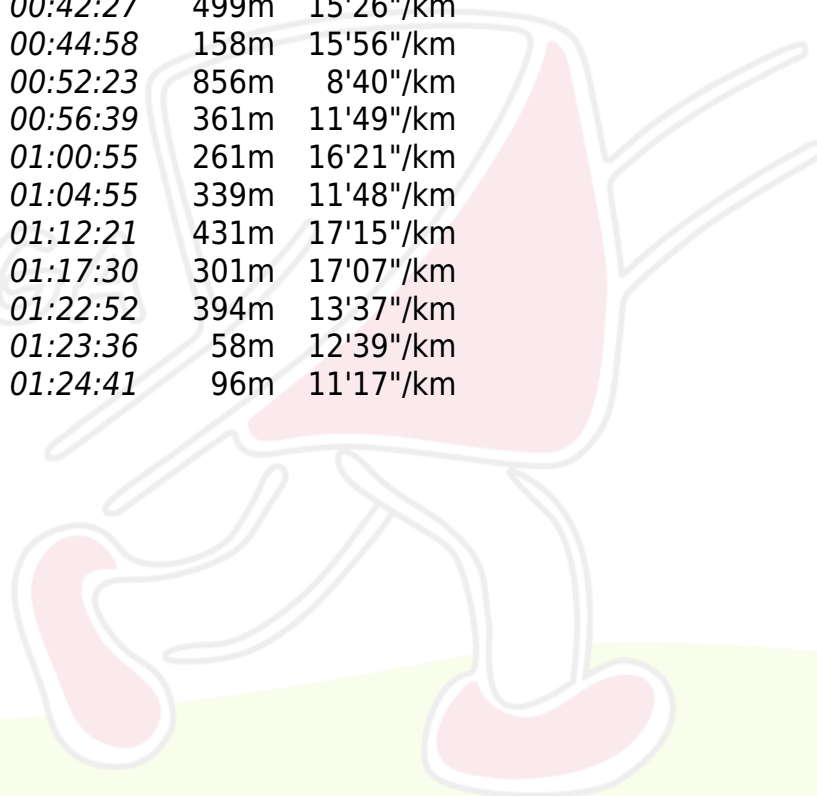

Luxembourg Orienteering Weekend - City Long Distance

Luxembourg City 24.10.2021

Luxembourg Orienteering Club

Einar JØRUNDLAND

PWT

Course : HyperVet Men (H75+)

Distance : 4700m (Climbing 30m)

Time : 1:24:41,156 (18'01"/km)

18/21

O.K.

[Full result on Webres](#)

- | | |
|---------------------|-------------|
| 1. Magnus LANDSTAD | 0:43:40,531 |
| 2. Jon Roll FÆRDEN | 0:45:12,535 |
| 3. Mike IN 'T GROEN | 0:46:47,929 |

| | | | | | |
|-----|-----|----------|----------|------|-----------|
| 1. | 59 | 00:03:26 | | 193m | 17'47"/km |
| 2. | 63 | 00:11:26 | 00:14:52 | 239m | 47'50"/km |
| 3. | 74 | 00:02:29 | 00:17:21 | 217m | 11'27"/km |
| 4. | 71 | 00:02:29 | 00:19:50 | 215m | 11'33"/km |
| 5. | 65 | 00:04:37 | 00:24:27 | 319m | 14'28"/km |
| 6. | 138 | 00:04:09 | 00:28:36 | 264m | 15'43"/km |
| 7. | 68 | 00:06:09 | 00:34:45 | 330m | 18'38"/km |
| 8. | 60 | 00:07:42 | 00:42:27 | 499m | 15'26"/km |
| 9. | 53 | 00:02:31 | 00:44:58 | 158m | 15'56"/km |
| 10. | 49 | 00:07:25 | 00:52:23 | 856m | 8'40"/km |
| 11. | 55 | 00:04:16 | 00:56:39 | 361m | 11'49"/km |
| 12. | 50 | 00:04:16 | 01:00:55 | 261m | 16'21"/km |
| 13. | 51 | 00:04:00 | 01:04:55 | 339m | 11'48"/km |
| 14. | 45 | 00:07:26 | 01:12:21 | 431m | 17'15"/km |
| 15. | 44 | 00:05:09 | 01:17:30 | 301m | 17'07"/km |
| 16. | 136 | 00:05:22 | 01:22:52 | 394m | 13'37"/km |
| 17. | 100 | 00:00:44 | 01:23:36 | 58m | 12'39"/km |
| 18. | 999 | 00:01:05 | 01:24:41 | 96m | 11'17"/km |